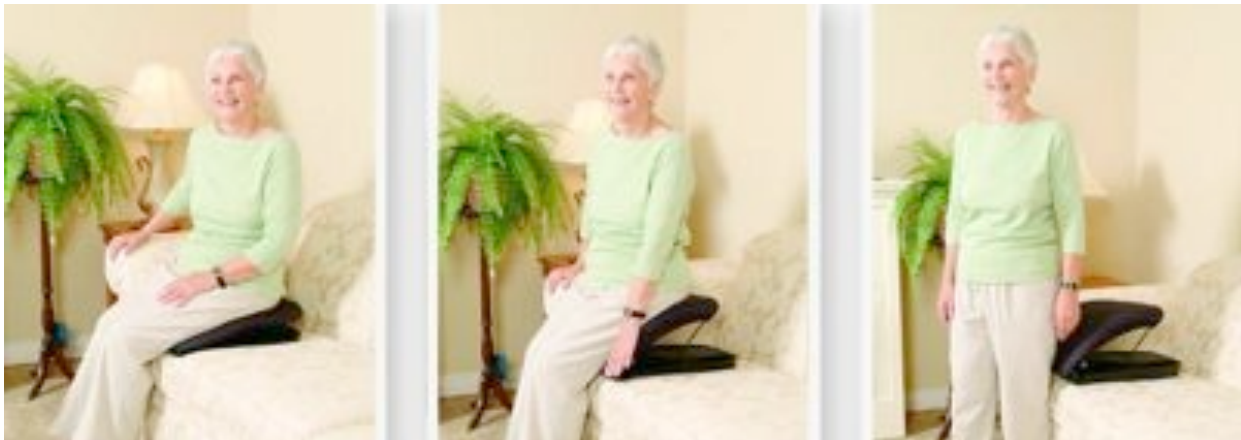

Pictures of Product:

Product Classification: Mobility Aids, Lifting Seats